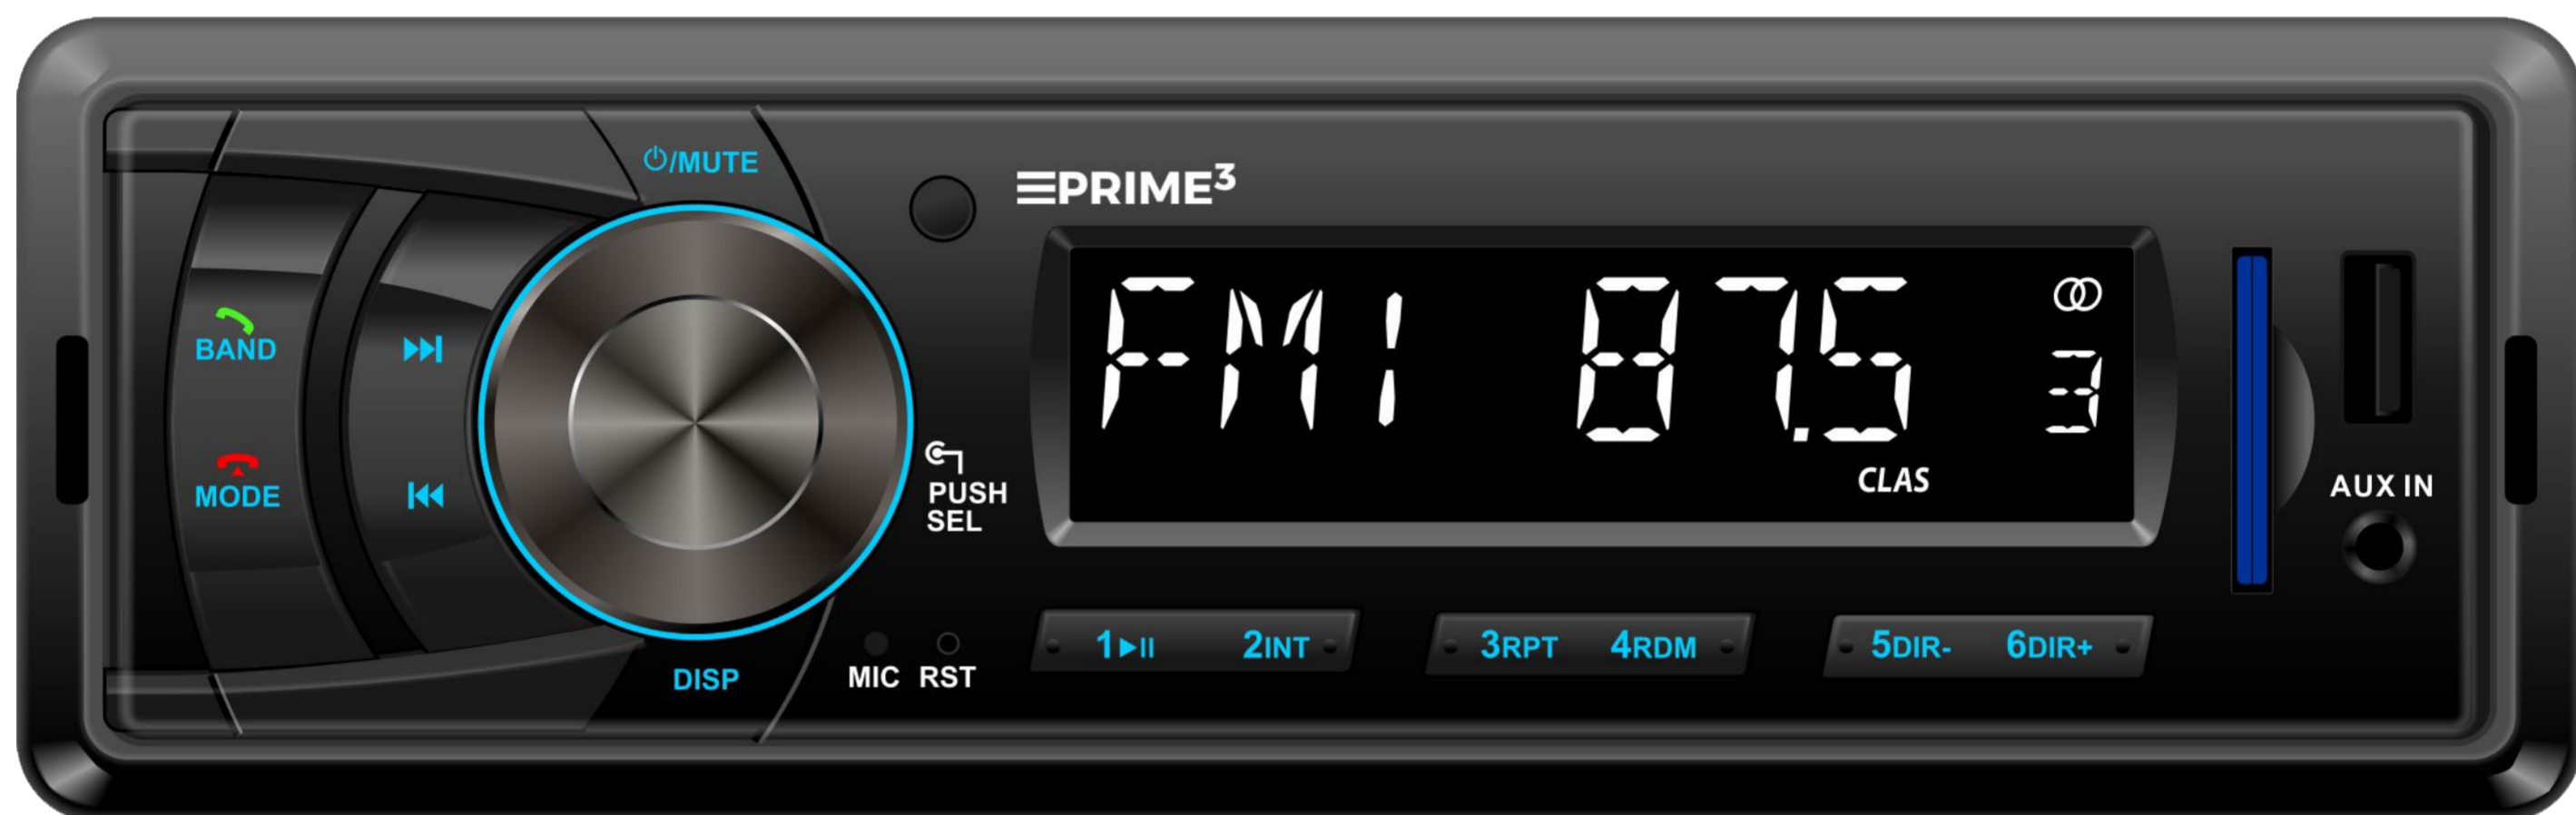

PRIME³

CAR RADIO CRA21

Distinctive features:

- Bluetooth with hands-free function and audiostreaming (A2DP) FM tuner (RDS) with 18 preset stations Playable formats: MP3 / WMA

Specification:

- Playable media: USB / SD
- USB connector (Standard A) - front
- Front Aux-in
- Front SD card slot
- Max power 4x20 Watt Max.
- 2-channel amplifier output
- Volume control knob
- Blue button illumination
- White display illumination
- Low installation depth
- Built-in microphone for BT kit
- Permanently mounted front panel
- ISO connector
- Dimensions: 17.8 x 9.7 x 5 cm
- Weight: 0.4 kg
- EAN: 5901750505515